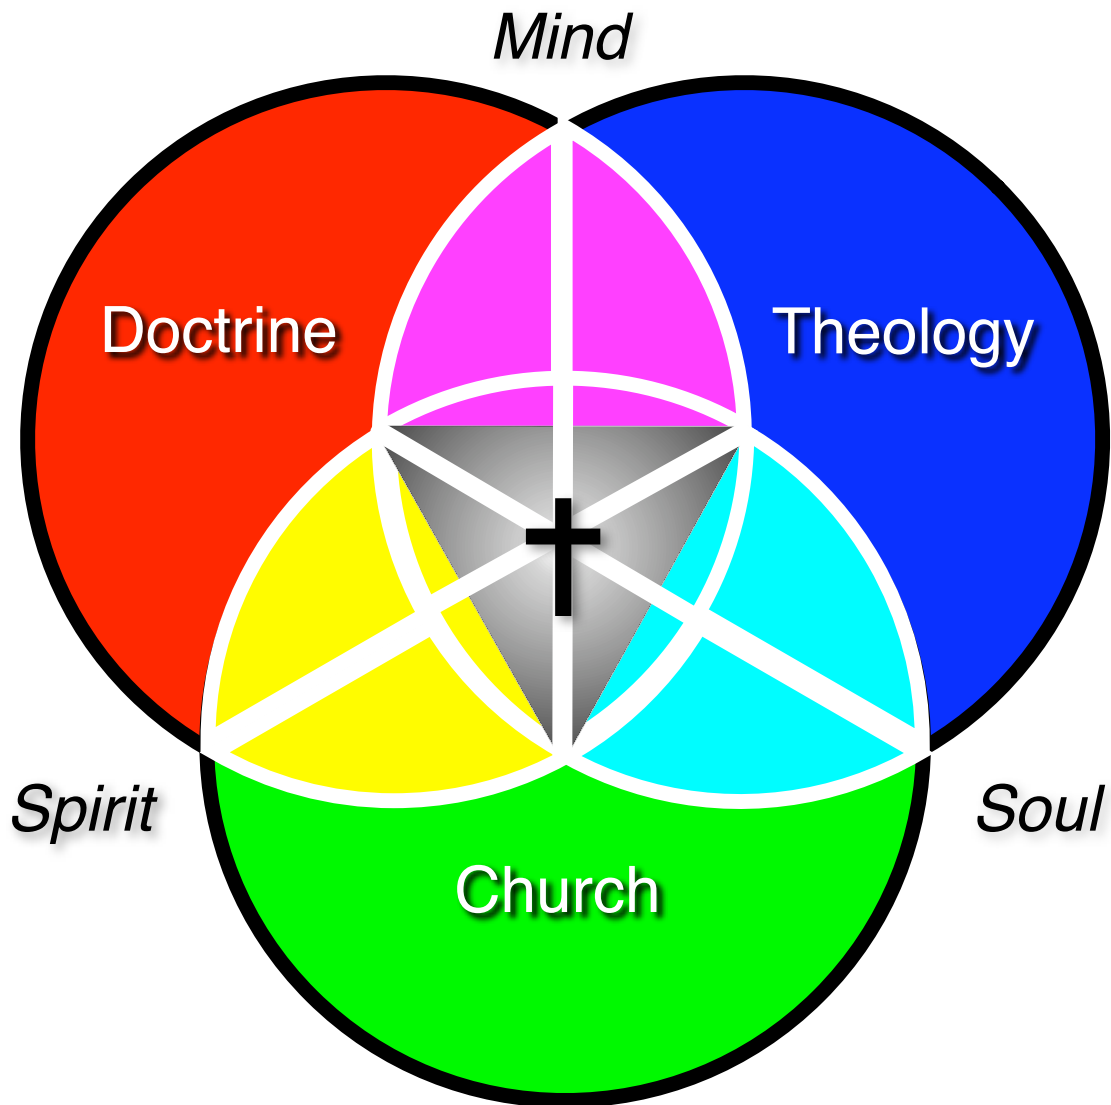

# The Inadequacy of *ARCHE*

*From Human Systems to Christ's Kingdom*

*From Bob Mumford's teaching on Ephesians 6:12  
Salt & Light NALC-West • May 4, 2007 • Langley, B.C., Canada*

*All our man-made identities fall short of God's glory.  
Yet through humility they point us towards Agape.*